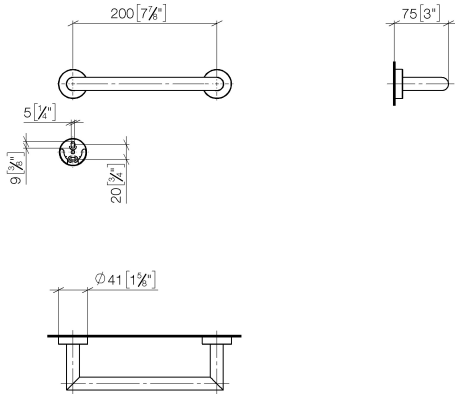

83 020 979

- gauge 200 mm
- width 240mm
- height 40 mm
- rosette Ø 40 mm
- 75mm projection

Fits: LISSÉ, META

	Chrome	83 020 979-00
	Brushed Platinum	83 020 979-06
	Dark Chrome	83 020 979-19
	Light Gold	83 020 979-26
	Brushed Light Gold	83 020 979-27
	Matte Black	83 020 979-33
	Brushed Bronze	83 020 979-42
	Brushed Champagne (22kt Gold)	83 020 979-46
	Champagne (22kt Gold)	83 020 979-47
	Brushed Chrome	83 020 979-93
	Brushed Dark Platinum	83 020 979-99

83 020 979

mm [inches]

83 020 979

Parts for other
finishes can be found
here: Brushed
Platinum

Spare parts list

No.	Item Number	Name	Quantity used	Delivery time
1	05 28 22 545 00-00	holder	1	10
2	08 27 97 502-00	rosette	2	10
3	08 30 11 517 90	ring	2	2
4	08 17 97 560 90	holder	2	2
5	05 30 31 025 00 90	fixing set	2	2
6	08 17 97 501 07	holder	2	2